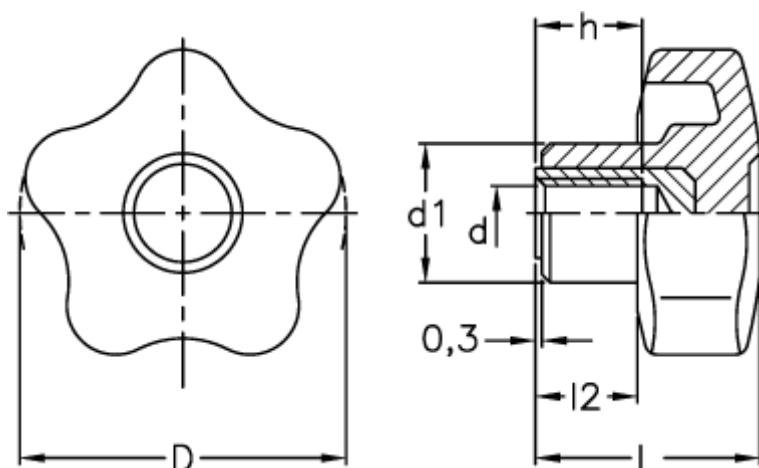

Data Sheet

Article number: 23020698134

Description: E+G Lobe knob
VCT.25 B-M6-C4, yellow cap

Measures

D	= 25
d1	= 13
d 6H	= M6
h	= 10
L	= 19
l2	= 8